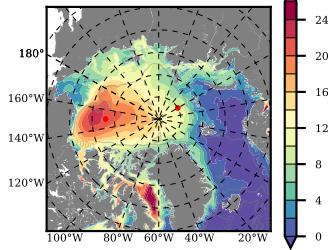

BCTGE28NEV401 mean FWC (m) over 1994

Mean FWC (m) from BG Obs Sys. (Proshutinsky et al. GRL2018) over year 2003-2017

Mean FWC (m) from Init State

BCTGE28NEV401 mean SSH anomaly

Mean DOT from Armitage et al. 2017 2003-2014