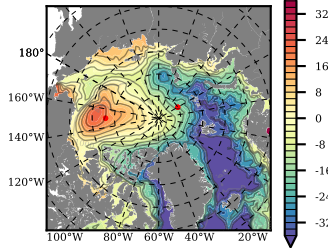

BCTGE28NEV401 mean FWC (m) over 1994

Mean FWC (m) from BG Obs Sys. (Proshutinsky et al. GRL2018) over year 2003-2017

Mean FWC (m) from Init State

BCTGE28NEV401 mean SSH anomaly

Mean DOT from Armitage et al. 2017 2003-2014