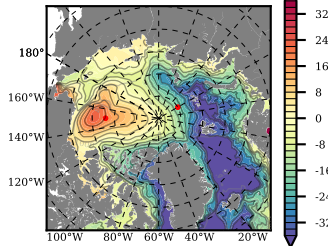

BCTGE28NEV401 mean FWC (m) over 1995

Mean FWC (m) from BG Obs Sys. (Proshutinsky et al. GRL2018) over year 2003-2017

Mean FWC (m) from Init State

BCTGE28NEV401 mean SSH anomaly

Mean DOT from Armitage et al. 2017 2003-2014