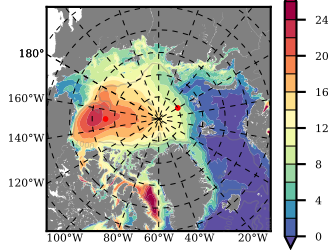

BCTGE28NEV401 mean FWC (m) over 1995

Mean FWC (m) from BG Obs Sys. (Proshutinsky et al. GRL2018) over year 2003-2017

Mean FWC (m) from Init State

BCTGE28NEV401 mean SSH anomaly

Mean DOT from Armitage et al. 2017 2003-2014