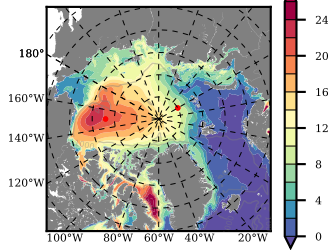

BCTGE28NEV401 mean FWC (m) over 1996

Mean FWC (m) from BG Obs Sys. (Proshutinsky et al. GRL2018) over year 2003-2017

Mean FWC (m) from Init State

BCTGE28NEV401 mean SSH anomaly

Mean DOT from Armitage et al. 2017 2003-2014