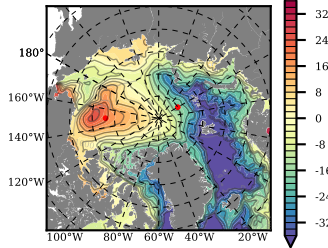

BCTGE28NEV401 mean FWC (m) over 1996

Mean FWC (m) from BG Obs Sys. (Proshutinsky et al. GRL2018) over year 2003-2017

Mean FWC (m) from Init State

BCTGE28NEV401 mean SSH anomaly

Mean DOT from Armitage et al. 2017 2003-2014