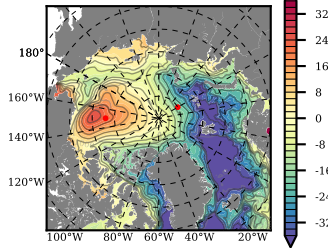

BCTGE28NEV401 mean FWC (m) over 1997

Mean FWC (m) from BG Obs Sys. (Proshutinsky et al. GRL2018) over year 2003-2017

Mean FWC (m) from Init State

BCTGE28NEV401 mean SSH anomaly

Mean DOT from Armitage et al. 2017 2003-2014