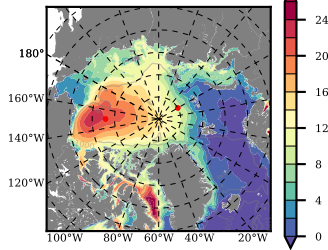

BCTGE28NEV401 mean FWC (m) over 1997

Mean FWC (m) from BG Obs Sys. (Proshutinsky et al. GRL2018) over year 2003-2017

Mean FWC (m) from Init State

BCTGE28NEV401 mean SSH anomaly

Mean DOT from Armitage et al. 2017 2003-2014