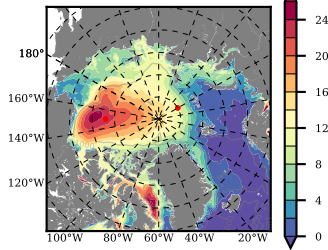

BCTGE28NEV401 mean FWC (m) over 1998

Mean FWC (m) from BG Obs Sys. (Proshutinsky et al. GRL2018) over year 2003-2017

Mean FWC (m) from Init State

BCTGE28NEV401 mean SSH anomaly

Mean DOT from Armitage et al. 2017 2003-2014