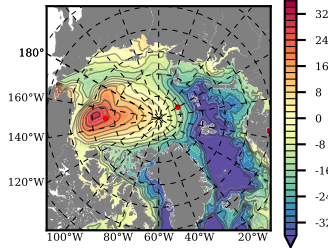

BCTGE28NEV401 mean FWC (m) over 1998

Mean FWC (m) from BG Obs Sys. (Proshutinsky et al. GRL2018) over year 2003-2017

Mean FWC (m) from Init State

BCTGE28NEV401 mean SSH anomaly

Mean DOT from Armitage et al. 2017 2003-2014