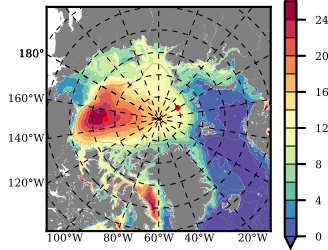

BCTGE28NEV401 mean FWC (m) over 1999

Mean FWC (m) from BG Obs Sys. (Proshutinsky et al. GRL2018) over year 2003-2017

Mean FWC (m) from Init State

BCTGE28NEV401 mean SSH anomaly

Mean DOT from Armitage et al. 2017 2003-2014