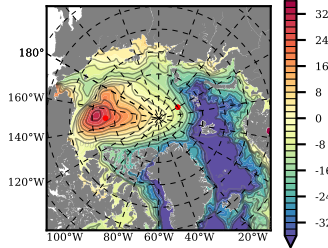

BCTGE28NEV401 mean FWC (m) over 1999

Mean FWC (m) from BG Obs Sys. (Proshutinsky et al. GRL2018) over year 2003-2017

Mean FWC (m) from Init State

BCTGE28NEV401 mean SSH anomaly

Mean DOT from Armitage et al. 2017 2003-2014