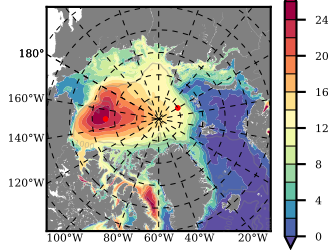

BCTGE28NEV401 mean FWC (m) over 2000

Mean FWC (m) from BG Obs Sys. (Proshutinsky et al. GRL2018) over year 2003-2017

Mean FWC (m) from Init State

BCTGE28NEV401 mean SSH anomaly

Mean DOT from Armitage et al. 2017 2003-2014