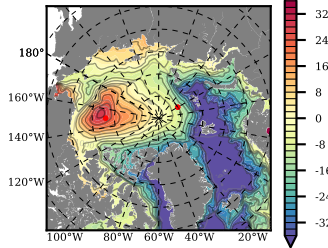

BCTGE28NEV401 mean FWC (m) over 2000

Mean FWC (m) from BG Obs Sys. (Proshutinsky et al. GRL2018) over year 2003-2017

Mean FWC (m) from Init State

BCTGE28NEV401 mean SSH anomaly

Mean DOT from Armitage et al. 2017 2003-2014