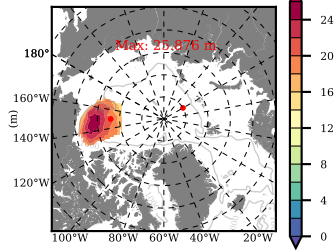

BCTGE28NEV401 mean FWC (m) over 2000

Mean FWC (m) from BG Obs Sys. (Proshutinsky et al. GRL2018) over year 2003-2017

Mean FWC (m) from Init State

BCTGE28NEV401 mean SSH anomaly

Mean DOT from Armitage et al. 2017 2003-2014