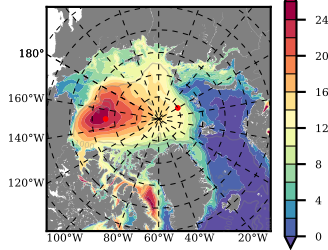

BCTGE28NEV401 mean FWC (m) over 2001

Mean FWC (m) from BG Obs Sys. (Proshutinsky et al. GRL2018) over year 2003-2017

Mean FWC (m) from Init State

BCTGE28NEV401 mean SSH anomaly

Mean DOT from Armitage et al. 2017 2003-2014