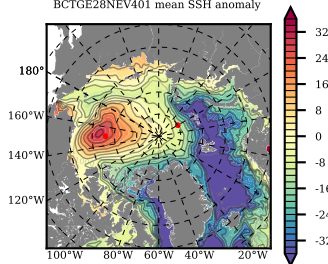

BCTGE28NEV401 mean FWC (m) over 2001

Mean FWC (m) from BG Obs Sys. (Proshutinsky et al. GRL2018) over year 2003-2017

Mean FWC (m) from Init State

BCTGE28NEV401 mean SSH anomaly

Mean DOT from Armitage et al. 2017 2003-2014