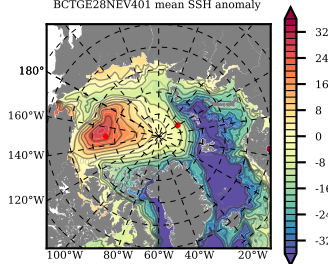

BCTGE28NEV401 mean FWC (m) over 2002

Mean FWC (m) from BG Obs Sys. (Proshutinsky et al. GRL2018) over year 2003-2017

Mean FWC (m) from Init State

BCTGE28NEV401 mean SSH anomaly

Mean DOT from Armitage et al. 2017 2003-2014