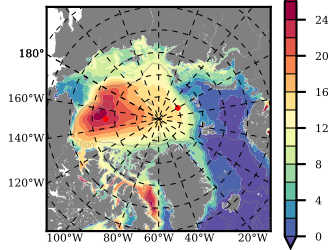

BCTGE28NEV401 mean FWC (m) over 2002

Mean FWC (m) from BG Obs Sys. (Proshutinsky et al. GRL2018) over year 2003-2017

Mean FWC (m) from Init State

BCTGE28NEV401 mean SSH anomaly

Mean DOT from Armitage et al. 2017 2003-2014