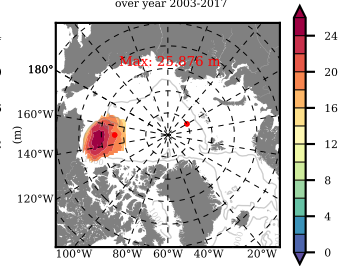

BCTGE28NEV401 mean FWC (m) over 2002

Mean FWC (m) from BG Obs Sys. (Proshutinsky et al. GRL2018) over year 2003-2017

Mean FWC (m) from Init State

BCTGE28NEV401 mean SSH anomaly

Mean DOT from Armitage et al. 2017 2003-2014