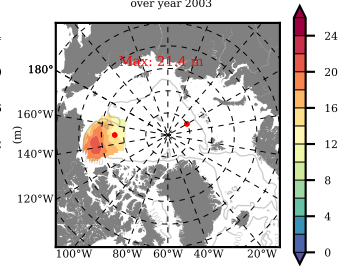

BCTGE28NEV401 mean FWC (m) over 2003

Mean FWC (m) from BG Obs Sys. (Proshutinsky et al. GRL2018) over year 2003

Mean FWC (m) from Init State

BCTGE28NEV401 mean SSH anomaly

Mean DOT from Armitage et al. 2017 2003