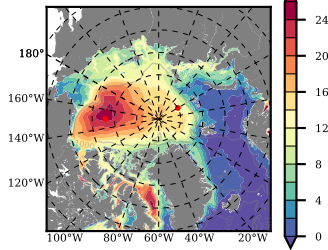

BCTGE28NEV401 mean FWC (m) over 2003

Mean FWC (m) from BG Obs Sys. (Proshutinsky et al. GRL2018) over year 2003

Mean FWC (m) from Init State

BCTGE28NEV401 mean SSH anomaly

Mean DOT from Armitage et al. 2017 2003