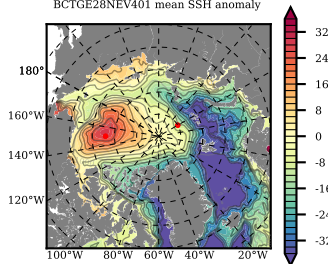

BCTGE28NEV401 mean FWC (m) over 2003

Mean FWC (m) from BG Obs Sys. (Proshutinsky et al. GRL2018) over year 2003

Mean FWC (m) from Init State

BCTGE28NEV401 mean SSH anomaly

Mean DOT from Armitage et al. 2017 2003