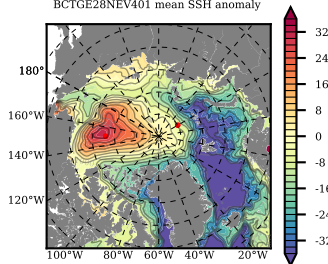

BCTGE28NEV401 mean FWC (m) over 2004

Mean FWC (m) from BG Obs Sys. (Proshutinsky et al. GRL2018) over year 2004

Mean FWC (m) from Init State

BCTGE28NEV401 mean SSH anomaly

Mean DOT from Armitage et al. 2017 2004