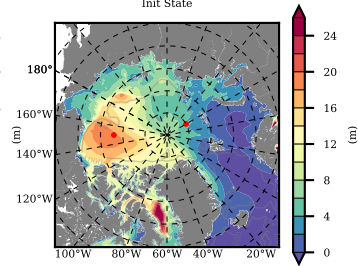

BCTGE28NEV401 mean FWC (m) over 2004

Mean FWC (m) from BG Obs Sys. (Proshutinsky et al. GRL2018) over year 2004

Mean FWC (m) from Init State

BCTGE28NEV401 mean SSH anomaly

Mean DOT from Armitage et al. 2017 2004