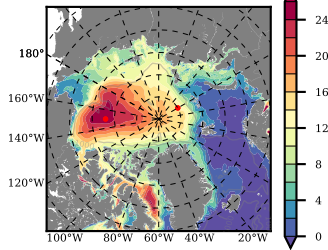

BCTGE28NEV401 mean FWC (m) over 2004

Mean FWC (m) from BG Obs Sys. (Proshutinsky et al. GRL2018) over year 2004

Mean FWC (m) from Init State

BCTGE28NEV401 mean SSH anomaly

Mean DOT from Armitage et al. 2017 2004