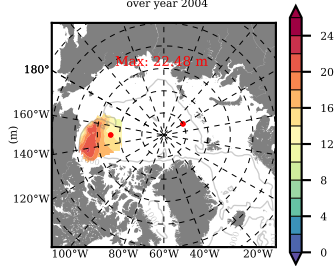

BCTGE28NEV401 mean FWC (m) over 2004

Mean FWC (m) from BG Obs Sys. (Proshutinsky et al. GRL2018) over year 2004

Mean FWC (m) from Init State

BCTGE28NEV401 mean SSH anomaly

Mean DOT from Armitage et al. 2017 2004