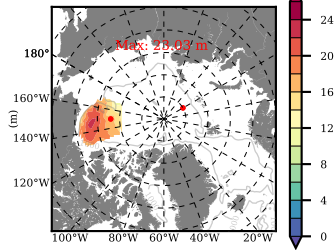

BCTGE28NEV401 mean FWC (m) over 2005

Mean FWC (m) from BG Obs Sys. (Proshutinsky et al. GRL2018) over year 2005

Mean FWC (m) from Init State

BCTGE28NEV401 mean SSH anomaly

Mean DOT from Armitage et al. 2017 2005