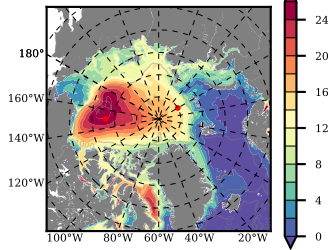

BCTGE28NEV401 mean FWC (m) over 2005

Mean FWC (m) from BG Obs Sys. (Proshutinsky et al. GRL2018) over year 2005

Mean FWC (m) from Init State

BCTGE28NEV401 mean SSH anomaly

Mean DOT from Armitage et al. 2017 2005