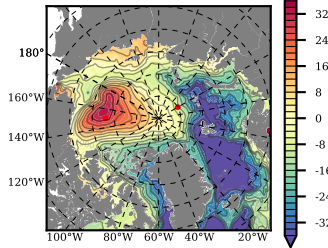

BCTGE28NEV401 mean FWC (m) over 2005

Mean FWC (m) from BG Obs Sys. (Proshutinsky et al. GRL2018) over year 2005

Mean FWC (m) from Init State

BCTGE28NEV401 mean SSH anomaly

Mean DOT from Armitage et al. 2017 2005