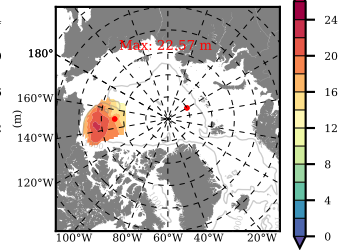

BCTGE28NEV401 mean FWC (m) over 2006

Mean FWC (m) from BG Obs Sys. (Proshutinsky et al. GRL2018) over year 2006

Mean FWC (m) from Init State

BCTGE28NEV401 mean SSH anomaly

Mean DOT from Armitage et al. 2017 2006