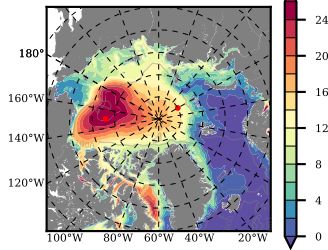

BCTGE28NEV401 mean FWC (m) over 2006

Mean FWC (m) from BG Obs Sys. (Proshutinsky et al. GRL2018) over year 2006

Mean FWC (m) from Init State

BCTGE28NEV401 mean SSH anomaly

Mean DOT from Armitage et al. 2017 2006