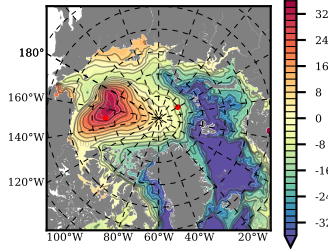

BCTGE28NEV401 mean FWC (m) over 2006

Mean FWC (m) from BG Obs Sys. (Proshutinsky et al. GRL2018) over year 2006

Mean FWC (m) from Init State

BCTGE28NEV401 mean SSH anomaly

Mean DOT from Armitage et al. 2017 2006