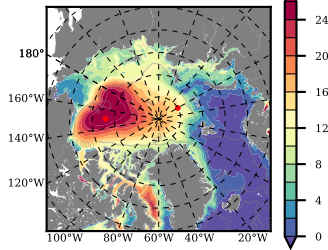

BCTGE28NEV401 mean FWC (m) over 2007

Mean FWC (m) from BG Obs Sys. (Proshutinsky et al. GRL2018) over year 2007

Mean FWC (m) from Init State

BCTGE28NEV401 mean SSH anomaly

Mean DOT from Armitage et al. 2017 2007