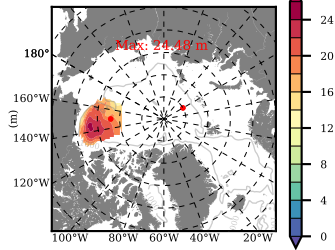

BCTGE28NEV401 mean FWC (m) over 2007

Mean FWC (m) from BG Obs Sys. (Proshutinsky et al. GRL2018) over year 2007

Mean FWC (m) from Init State

BCTGE28NEV401 mean SSH anomaly

Mean DOT from Armitage et al. 2017 2007