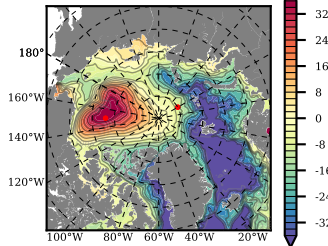

BCTGE28NEV401 mean FWC (m) over 2007

Mean FWC (m) from BG Obs Sys. (Proshutinsky et al. GRL2018) over year 2007

Mean FWC (m) from Init State

BCTGE28NEV401 mean SSH anomaly

Mean DOT from Armitage et al. 2017 2007