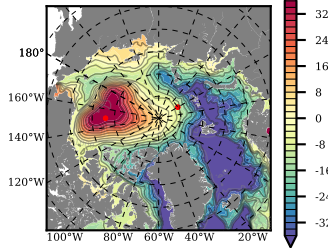

BCTGE28NEV401 mean FWC (m) over 2008

Mean FWC (m) from BG Obs Sys. (Proshutinsky et al. GRL2018) over year 2008

Mean FWC (m) from Init State

BCTGE28NEV401 mean SSH anomaly

Mean DOT from Armitage et al. 2017 2008