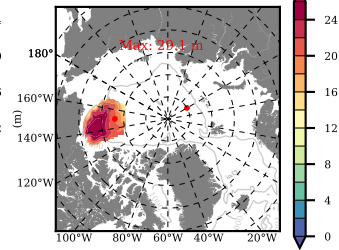

BCTGE28NEV401 mean FWC (m) over 2008

Mean FWC (m) from BG Obs Sys. (Proshutinsky et al. GRL2018) over year 2008

Mean FWC (m) from Init State

BCTGE28NEV401 mean SSH anomaly

Mean DOT from Armitage et al. 2017 2008