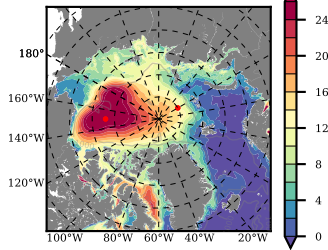

BCTGE28NEV401 mean FWC (m) over 2008

Mean FWC (m) from BG Obs Sys. (Proshutinsky et al. GRL2018) over year 2008

Mean FWC (m) from Init State

BCTGE28NEV401 mean SSH anomaly

Mean DOT from Armitage et al. 2017 2008