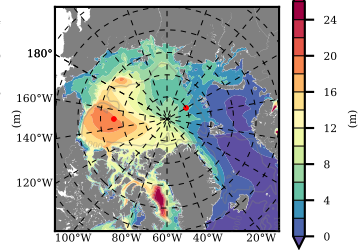

BCTGE28NEV401 mean FWC (m) over 2009

Mean FWC (m) from BG Obs Sys. (Proshutinsky et al. GRL2018) over year 2009

Mean FWC (m) from Init State

BCTGE28NEV401 mean SSH anomaly

Mean DOT from Armitage et al. 2017 2009