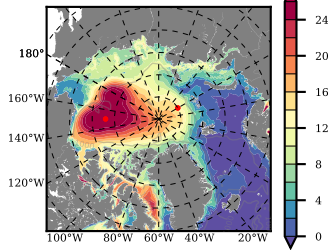

BCTGE28NEV401 mean FWC (m) over 2009

Mean FWC (m) from BG Obs Sys. (Proshutinsky et al. GRL2018) over year 2009

Mean FWC (m) from Init State

BCTGE28NEV401 mean SSH anomaly

Mean DOT from Armitage et al. 2017 2009