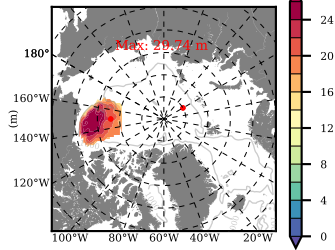

BCTGE28NEV401 mean FWC (m) over 2009

Mean FWC (m) from BG Obs Sys. (Proshutinsky et al. GRL2018) over year 2009

Mean FWC (m) from Init State

BCTGE28NEV401 mean SSH anomaly

Mean DOT from Armitage et al. 2017 2009