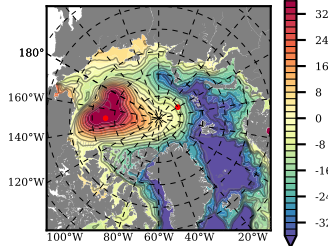

BCTGE28NEV401 mean FWC (m) over 2009

Mean FWC (m) from BG Obs Sys. (Proshutinsky et al. GRL2018) over year 2009

Mean FWC (m) from Init State

BCTGE28NEV401 mean SSH anomaly

Mean DOT from Armitage et al. 2017 2009