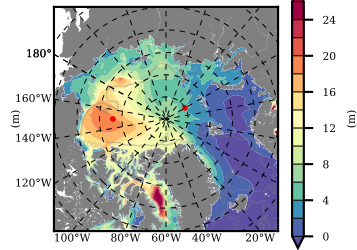

BCTGE28NEV401 mean FWC (m) over 2010

Mean FWC (m) from BG Obs Sys. (Proshutinsky et al. GRL2018) over year 2010

Mean FWC (m) from Init State

BCTGE28NEV401 mean SSH anomaly

Mean DOT from Armitage et al. 2017 2010