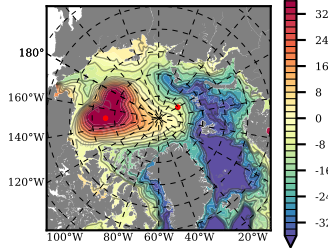

BCTGE28NEV401 mean FWC (m) over 2010

Mean FWC (m) from BG Obs Sys. (Proshutinsky et al. GRL2018) over year 2010

Mean FWC (m) from Init State

BCTGE28NEV401 mean SSH anomaly

Mean DOT from Armitage et al. 2017 2010