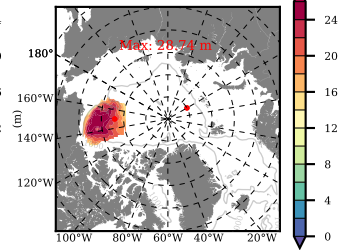

BCTGE28NEV401 mean FWC (m) over 2010

Mean FWC (m) from BG Obs Sys. (Proshutinsky et al. GRL2018) over year 2010

Mean FWC (m) from Init State

BCTGE28NEV401 mean SSH anomaly

Mean DOT from Armitage et al. 2017 2010