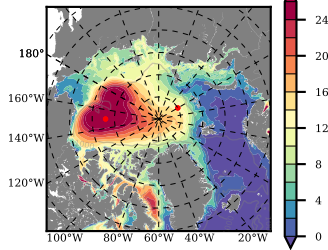

BCTGE28NEV401 mean FWC (m) over 2010

Mean FWC (m) from BG Obs Sys. (Proshutinsky et al. GRL2018) over year 2010

Mean FWC (m) from Init State

BCTGE28NEV401 mean SSH anomaly

Mean DOT from Armitage et al. 2017 2010