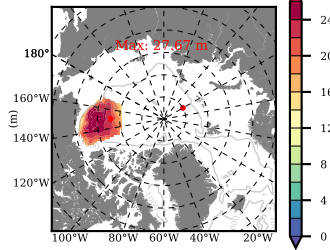

BCTGE28NEV401 mean FWC (m) over 2011

Mean FWC (m) from BG Obs Sys. (Proshutinsky et al. GRL2018) over year 2011

Mean FWC (m) from Init State

BCTGE28NEV401 mean SSH anomaly

Mean DOT from Armitage et al. 2017 2011