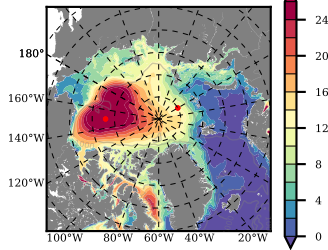

BCTGE28NEV401 mean FWC (m) over 2011

Mean FWC (m) from BG Obs Sys. (Proshutinsky et al. GRL2018) over year 2011

Mean FWC (m) from Init State

BCTGE28NEV401 mean SSH anomaly

Mean DOT from Armitage et al. 2017 2011