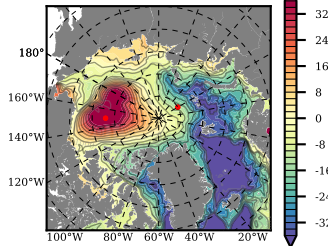

BCTGE28NEV401 mean FWC (m) over 2011

Mean FWC (m) from BG Obs Sys. (Proshutinsky et al. GRL2018) over year 2011

Mean FWC (m) from Init State

BCTGE28NEV401 mean SSH anomaly

Mean DOT from Armitage et al. 2017 2011