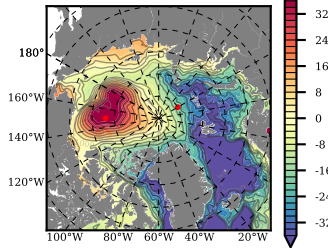

BCTGE28NEV401 mean FWC (m) over 2012

Mean FWC (m) from BG Obs Sys. (Proshutinsky et al. GRL2018) over year 2012

Mean FWC (m) from Init State

BCTGE28NEV401 mean SSH anomaly

Mean DOT from Armitage et al. 2017 2012