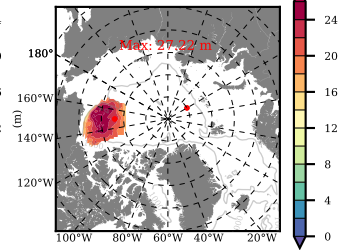

BCTGE28NEV401 mean FWC (m) over 2012

Mean FWC (m) from BG Obs Sys. (Proshutinsky et al. GRL2018) over year 2012

Mean FWC (m) from Init State

BCTGE28NEV401 mean SSH anomaly

Mean DOT from Armitage et al. 2017 2012