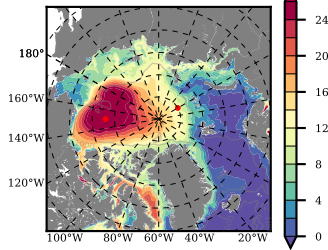

BCTGE28NEV401 mean FWC (m) over 2012

Mean FWC (m) from BG Obs Sys. (Proshutinsky et al. GRL2018) over year 2012

Mean FWC (m) from Init State

BCTGE28NEV401 mean SSH anomaly

Mean DOT from Armitage et al. 2017 2012