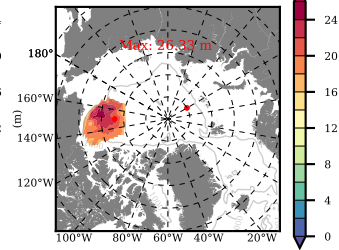

BCTGE28NEV401 mean FWC (m) over 2013

Mean FWC (m) from BG Obs Sys. (Proshutinsky et al. GRL2018) over year 2013

Mean FWC (m) from Init State

BCTGE28NEV401 mean SSH anomaly

Mean DOT from Armitage et al. 2013