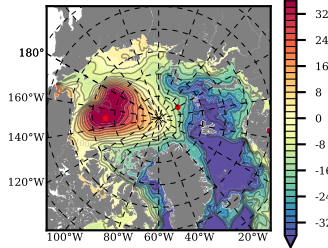

BCTGE28NEV401 mean FWC (m) over 2013

Mean FWC (m) from BG Obs Sys. (Proshutinsky et al. GRL2018) over year 2013

Mean FWC (m) from Init State

BCTGE28NEV401 mean SSH anomaly

Mean DOT from Armitage et al. 2013