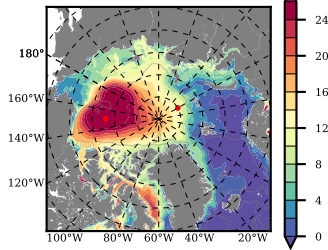

BCTGE28NEV401 mean FWC (m) over 2013

Mean FWC (m) from BG Obs Sys. (Proshutinsky et al. GRL2018) over year 2013

Mean FWC (m) from Init State

BCTGE28NEV401 mean SSH anomaly

Mean DOT from Armitage et al. 2013