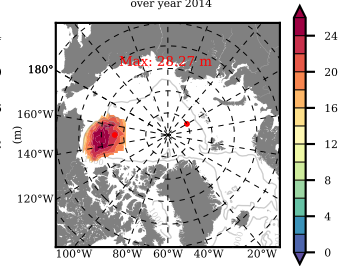

BCTGE28NEV401 mean FWC (m) over 2014

Mean FWC (m) from BG Obs Sys. (Proshutinsky et al. GRL2018) over year 2014

Mean FWC (m) from Init State

BCTGE28NEV401 mean SSH anomaly

Mean DOT from Armitage et al. 2017 2014