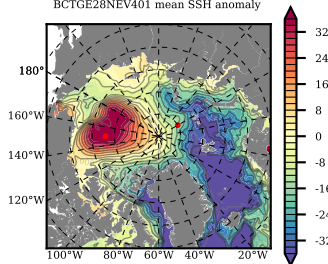

BCTGE28NEV401 mean FWC (m) over 2014

Mean FWC (m) from BG Obs Sys. (Proshutinsky et al. GRL2018) over year 2014

Mean FWC (m) from Init State

BCTGE28NEV401 mean SSH anomaly

Mean DOT from Armitage et al. 2017 2014