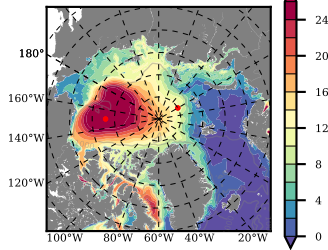

BCTGE28NEV401 mean FWC (m) over 2014

Mean FWC (m) from BG Obs Sys. (Proshutinsky et al. GRL2018) over year 2014

Mean FWC (m) from Init State

BCTGE28NEV401 mean SSH anomaly

Mean DOT from Armitage et al. 2017 2014