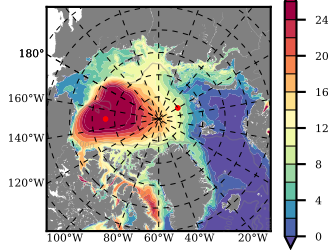

BCTGE28NEV401 mean FWC (m) over 2015

Mean FWC (m) from BG Obs Sys. (Proshutinsky et al. GRL2018) over year 2015

Mean FWC (m) from Init State

BCTGE28NEV401 mean SSH anomaly

Mean DOT from Armitage et al. 2017 2003-2014