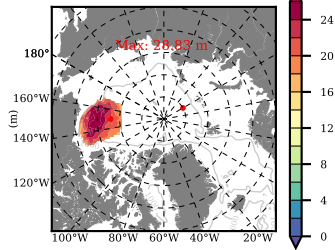

BCTGE28NEV401 mean FWC (m) over 2015

Mean FWC (m) from BG Obs Sys. (Proshutinsky et al. GRL2018) over year 2015

Mean FWC (m) from Init State

BCTGE28NEV401 mean SSH anomaly

Mean DOT from Armitage et al. 2017 2003-2014