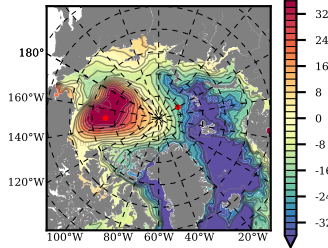

BCTGE28NEV401 mean FWC (m) over 2015

Mean FWC (m) from BG Obs Sys. (Proshutinsky et al. GRL2018) over year 2015

Mean FWC (m) from Init State

BCTGE28NEV401 mean SSH anomaly

Mean DOT from Armitage et al. 2017 2003-2014