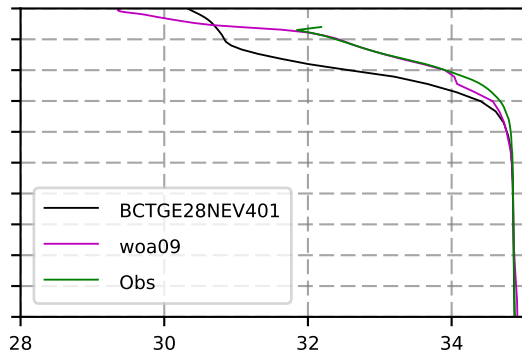

2004 mean temperature
@ moor Arctic B box

2004 mean Salinity
@ moor Arctic B box

@ moor EUR box

@ moor EUR box