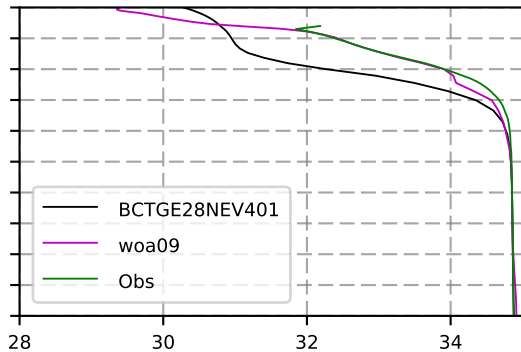

2005 mean temperature
@ moor Arctic B box

2005 mean Salinity
@ moor Arctic B box

@ moor EUR box

@ moor EUR box