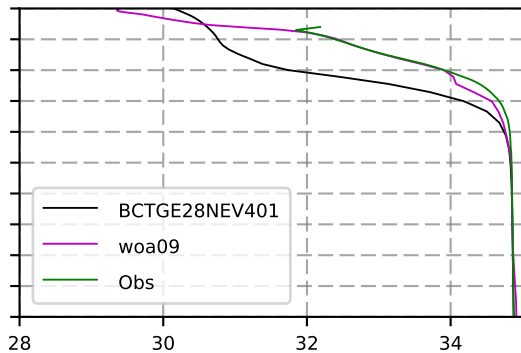

2007 mean temperature
@ moor Arctic B box

2007 mean Salinity
@ moor Arctic B box

@ moor EUR box

@ moor EUR box