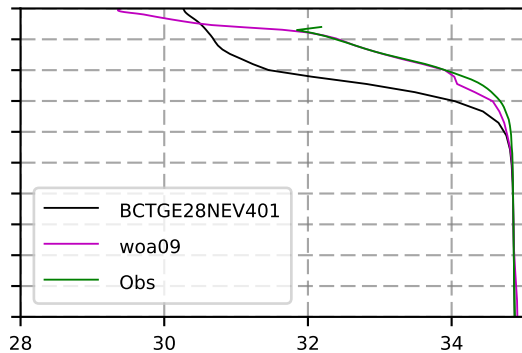

2008 mean temperature
@ moor Arctic B box

2008 mean Salinity
@ moor Arctic B box

@ moor EUR box

@ moor EUR box