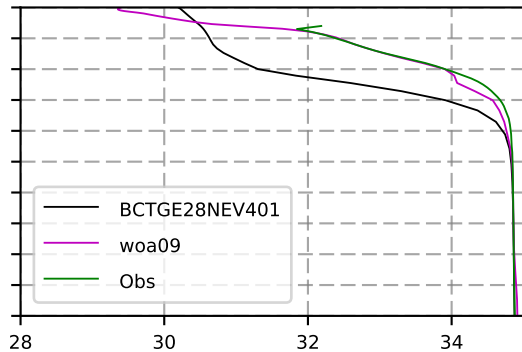

2010 mean temperature
@ moor Arctic B box

2010 mean Salinity
@ moor Arctic B box

@ moor EUR box

@ moor EUR box