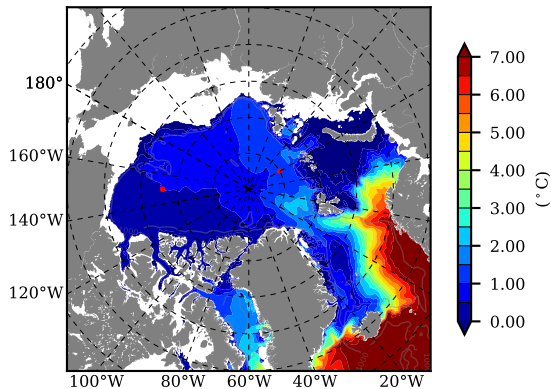

BCTGE28NEV401A1S1 AW Max Temp over 1979

AW Max Temp from PHC 3.0

BCTGE28NEV401A1S1 AW Max Temp depth

AW Max Temp depth from PHC 3.0