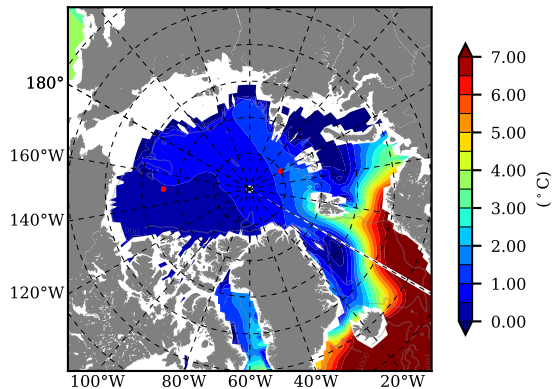

BCTGE28NEV401A1S1 AW Max Temp over 1979

AW Max Temp from PHC 3.0

BCTGE28NEV401A1S1 AW Max Temp depth

AW Max Temp depth from PHC 3.0