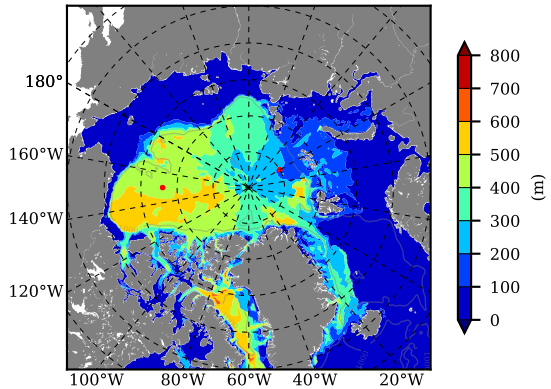

BCTGE28NEV401A1S1 AW Max Temp over 1979

AW Max Temp from PHC 3.0

BCTGE28NEV401A1S1 AW Max Temp depth

AW Max Temp depth from PHC 3.0