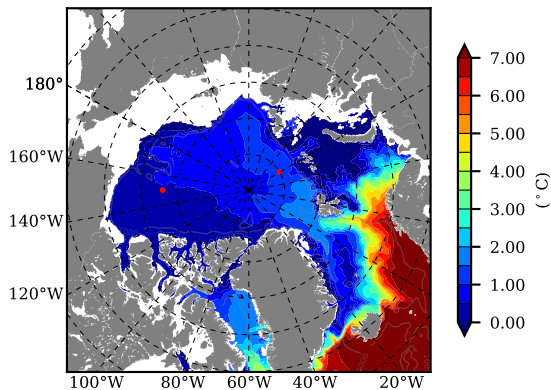

BCTGE28NEV401A1S1 AW Max Temp over 1980

AW Max Temp from PHC 3.0

BCTGE28NEV401A1S1 AW Max Temp depth

AW Max Temp depth from PHC 3.0