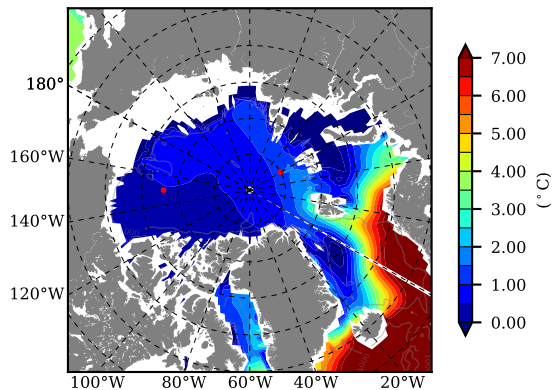

BCTGE28NEV401A1S1 AW Max Temp over 1980

AW Max Temp from PHC 3.0

BCTGE28NEV401A1S1 AW Max Temp depth

AW Max Temp depth from PHC 3.0