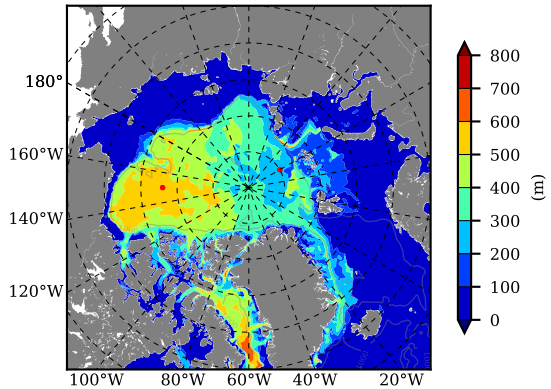

BCTGE28NEV401A1S1 AW Max Temp over 1980

AW Max Temp from PHC 3.0

BCTGE28NEV401A1S1 AW Max Temp depth

AW Max Temp depth from PHC 3.0