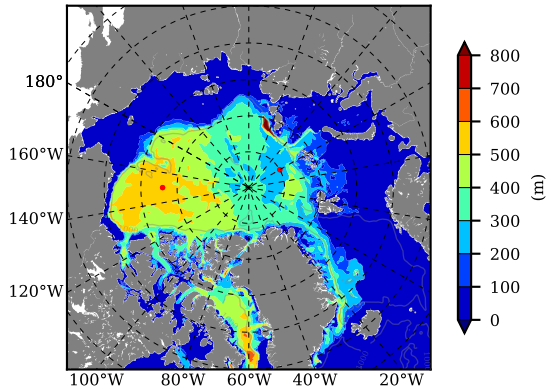

BCTGE28NEV401A1S1 AW Max Temp over 1981

AW Max Temp from PHC 3.0

BCTGE28NEV401A1S1 AW Max Temp depth

AW Max Temp depth from PHC 3.0