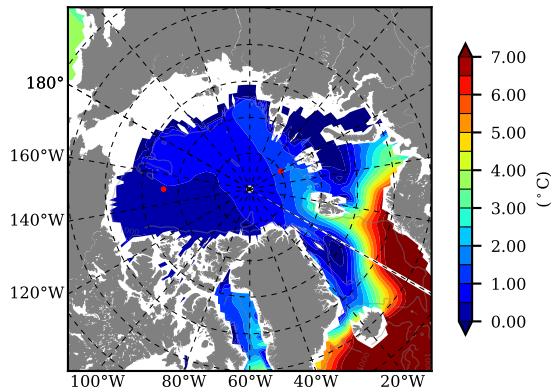

BCTGE28NEV401A1S1 AW Max Temp over 1981

AW Max Temp from PHC 3.0

BCTGE28NEV401A1S1 AW Max Temp depth

AW Max Temp depth from PHC 3.0