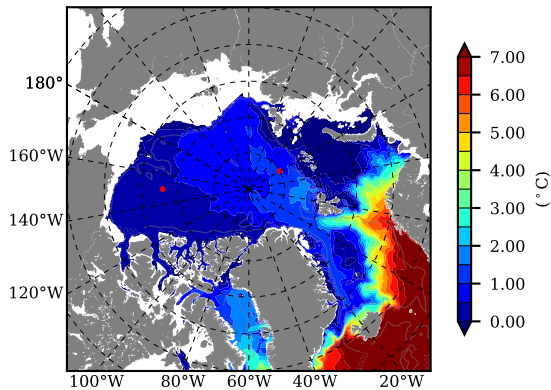

BCTGE28NEV401A1S1 AW Max Temp over 1981

AW Max Temp from PHC 3.0

BCTGE28NEV401A1S1 AW Max Temp depth

AW Max Temp depth from PHC 3.0