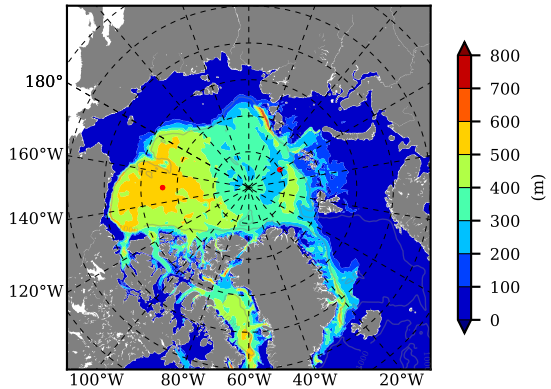

BCTGE28NEV401A1S1 AW Max Temp over 1982

AW Max Temp from PHC 3.0

BCTGE28NEV401A1S1 AW Max Temp depth

AW Max Temp depth from PHC 3.0