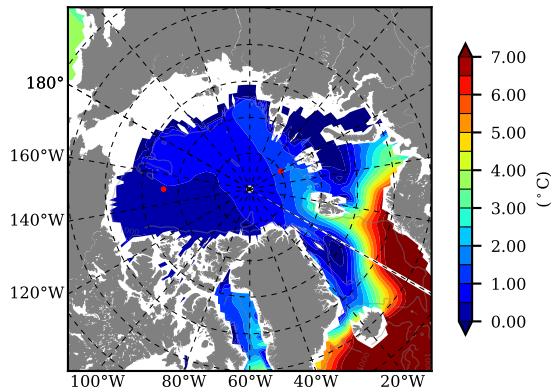

BCTGE28NEV401A1S1 AW Max Temp over 1982

AW Max Temp from PHC 3.0

BCTGE28NEV401A1S1 AW Max Temp depth

AW Max Temp depth from PHC 3.0