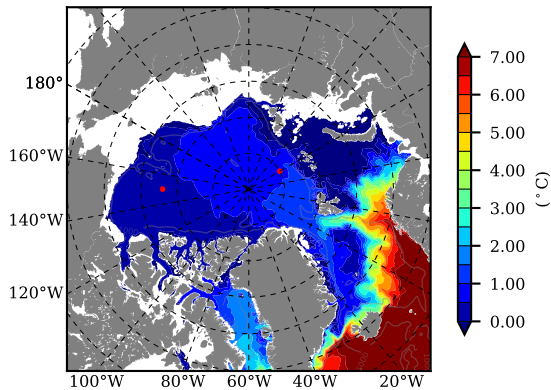

BCTGE28NEV401A1S1 AW Max Temp over 1982

AW Max Temp from PHC 3.0

BCTGE28NEV401A1S1 AW Max Temp depth

AW Max Temp depth from PHC 3.0