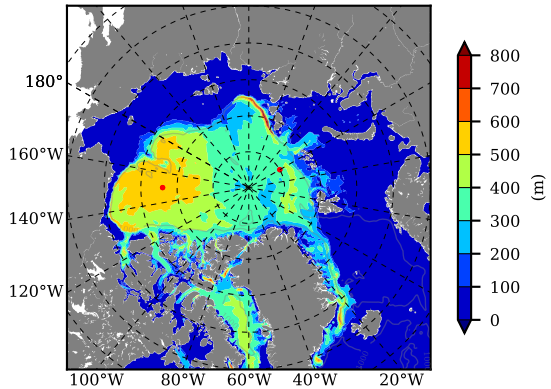

BCTGE28NEV401A1S1 AW Max Temp over 1983

AW Max Temp from PHC 3.0

BCTGE28NEV401A1S1 AW Max Temp depth

AW Max Temp depth from PHC 3.0