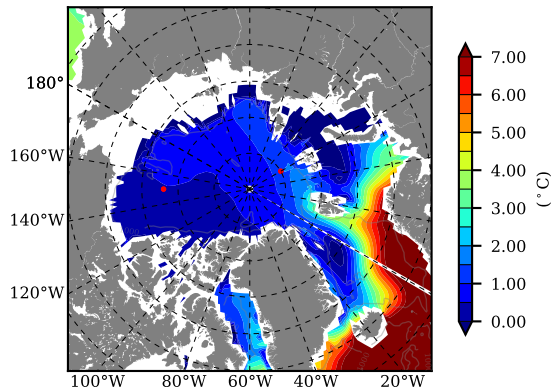

BCTGE28NEV401A1S1 AW Max Temp over 1983

AW Max Temp from PHC 3.0

BCTGE28NEV401A1S1 AW Max Temp depth

AW Max Temp depth from PHC 3.0