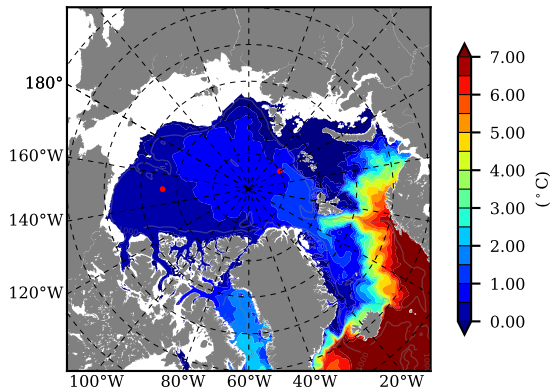

BCTGE28NEV401A1S1 AW Max Temp over 1983

AW Max Temp from PHC 3.0

BCTGE28NEV401A1S1 AW Max Temp depth

AW Max Temp depth from PHC 3.0