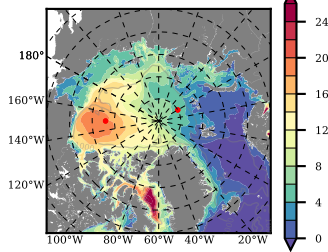

BCTGE28NEV401A1S1 mean FWC (m) over 1979

Mean FWC (m) from BG Obs Sys. (Proshutinsky et al. GRL2018) over year 2003-2017

Mean FWC (m) from Init State

BCTGE28NEV401A1S1 mean SSH anomaly

Mean DOT from Armitage et al. 2017 2003-2014