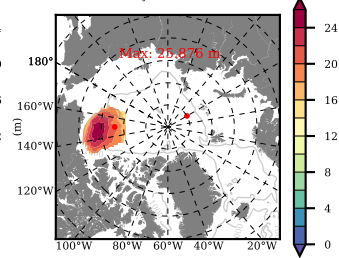

BCTGE28NEV401A1S1 mean FWC (m) over 1979

Mean FWC (m) from BG Obs Sys. (Proshutinsky et al. GRL2018) over year 2003-2017

Mean FWC (m) from Init State

BCTGE28NEV401A1S1 mean SSH anomaly

Mean DOT from Armitage et al. 2017 2003-2014