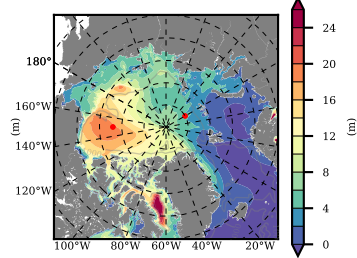

BCTGE28NEV401A1S1 mean FWC (m) over 1979

Mean FWC (m) from BG Obs Sys. (Proshutinsky et al. GRL2018) over year 2003-2017

Mean FWC (m) from Init State

BCTGE28NEV401A1S1 mean SSH anomaly

Mean DOT from Armitage et al. 2017 2003-2014