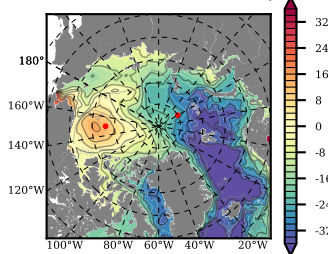

BCTGE28NEV401A1S1 mean FWC (m) over 1979

Mean FWC (m) from BG Obs Sys. (Proshutinsky et al. GRL2018) over year 2003-2017

Mean FWC (m) from Init State

BCTGE28NEV401A1S1 mean SSH anomaly

Mean DOT from Armitage et al. 2017 2003-2014