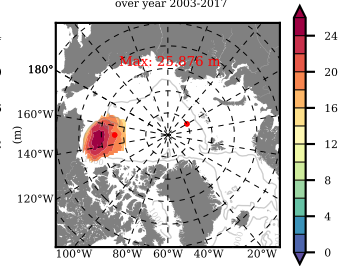

BCTGE28NEV401A1S1 mean FWC (m) over 1980

Mean FWC (m) from BG Obs Sys. (Proshutinsky et al. GRL2018) over year 2003-2017

Mean FWC (m) from Init State

BCTGE28NEV401A1S1 mean SSH anomaly

Mean DOT from Armitage et al. 2017 2003-2014