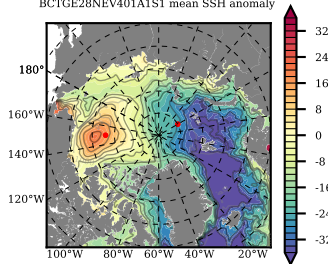

BCTGE28NEV401A1S1 mean FWC (m) over 1980

Mean FWC (m) from BG Obs Sys. (Proshutinsky et al. GRL2018) over year 2003-2017

Mean FWC (m) from Init State

BCTGE28NEV401A1S1 mean SSH anomaly

Mean DOT from Armitage et al. 2017 2003-2014