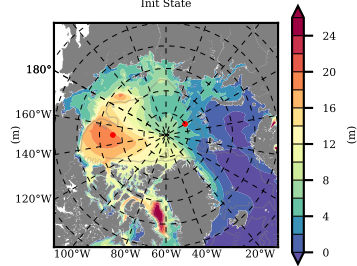

BCTGE28NEV401A1S1 mean FWC (m) over 1980

Mean FWC (m) from BG Obs Sys. (Proshutinsky et al. GRL2018) over year 2003-2017

Mean FWC (m) from Init State

BCTGE28NEV401A1S1 mean SSH anomaly

Mean DOT from Armitage et al. 2017 2003-2014