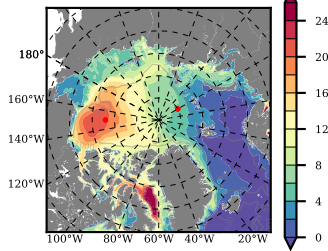

BCTGE28NEV401A1S1 mean FWC (m) over 1980

Mean FWC (m) from BG Obs Sys. (Proshutinsky et al. GRL2018) over year 2003-2017

Mean FWC (m) from Init State

BCTGE28NEV401A1S1 mean SSH anomaly

Mean DOT from Armitage et al. 2017 2003-2014