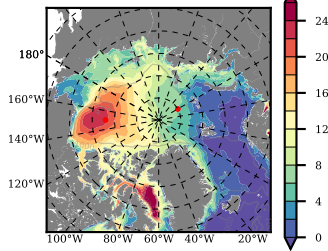

BCTGE28NEV401A1S1 mean FWC (m) over 1981

Mean FWC (m) from BG Obs Sys. (Proshutinsky et al. GRL2018) over year 2003-2017

Mean FWC (m) from Init State

BCTGE28NEV401A1S1 mean SSH anomaly

Mean DOT from Armitage et al. 2017 2003-2014