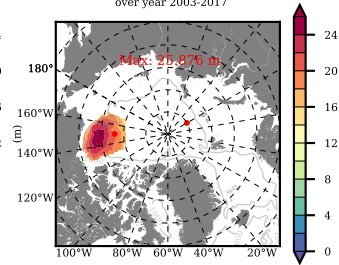

BCTGE28NEV401A1S1 mean FWC (m) over 1981

Mean FWC (m) from BG Obs Sys. (Proshutinsky et al. GRL2018) over year 2003-2017

Mean FWC (m) from Init State

BCTGE28NEV401A1S1 mean SSH anomaly

Mean DOT from Armitage et al. 2017 2003-2014