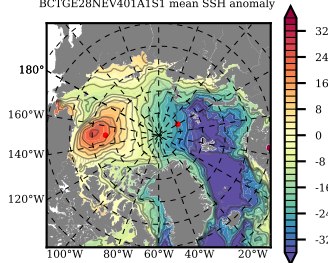

BCTGE28NEV401A1S1 mean FWC (m) over 1981

Mean FWC (m) from BG Obs Sys. (Proshutinsky et al. GRL2018) over year 2003-2017

Mean FWC (m) from Init State

BCTGE28NEV401A1S1 mean SSH anomaly

Mean DOT from Armitage et al. 2017 2003-2014