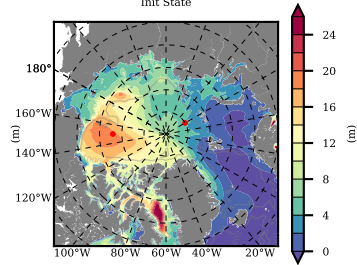

BCTGE28NEV401A1S1 mean FWC (m) over 1981

Mean FWC (m) from BG Obs Sys. (Proshutinsky et al. GRL2018) over year 2003-2017

Mean FWC (m) from Init State

BCTGE28NEV401A1S1 mean SSH anomaly

Mean DOT from Armitage et al. 2017 2003-2014