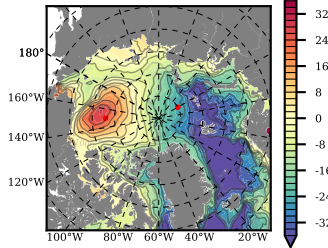

BCTGE28NEV401A1S1 mean FWC (m) over 1982

Mean FWC (m) from BG Obs Sys. (Proshutinsky et al. GRL2018) over year 2003-2017

Mean FWC (m) from Init State

BCTGE28NEV401A1S1 mean SSH anomaly

Mean DOT from Armitage et al. 2017 2003-2014