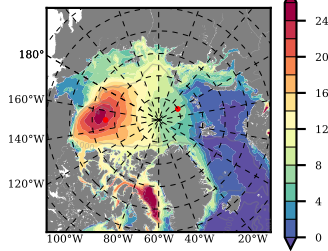

BCTGE28NEV401A1S1 mean FWC (m) over 1982

Mean FWC (m) from BG Obs Sys. (Proshutinsky et al. GRL2018) over year 2003-2017

Mean FWC (m) from Init State

BCTGE28NEV401A1S1 mean SSH anomaly

Mean DOT from Armitage et al. 2017 2003-2014