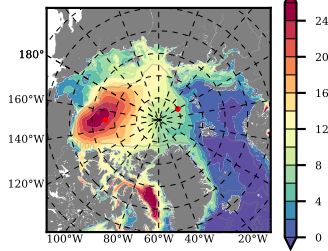

BCTGE28NEV401A1S1 mean FWC (m) over 1983

Mean FWC (m) from BG Obs Sys. (Proshutinsky et al. GRL2018) over year 2003-2017

Mean FWC (m) from Init State

BCTGE28NEV401A1S1 mean SSH anomaly

Mean DOT from Armitage et al. 2017 2003-2014