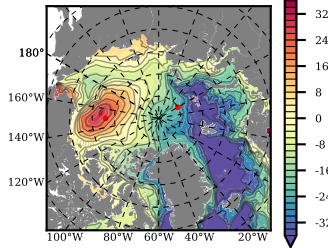

BCTGE28NEV401A1S1 mean FWC (m) over 1983

Mean FWC (m) from BG Obs Sys. (Proshutinsky et al. GRL2018) over year 2003-2017

Mean FWC (m) from Init State

BCTGE28NEV401A1S1 mean SSH anomaly

Mean DOT from Armitage et al. 2017 2003-2014