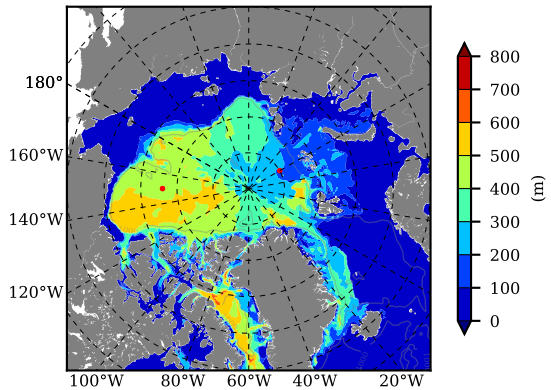

BCTGE28NEV401A1S2 AW Max Temp over 1979

AW Max Temp from PHC 3.0

BCTGE28NEV401A1S2 AW Max Temp depth

AW Max Temp depth from PHC 3.0