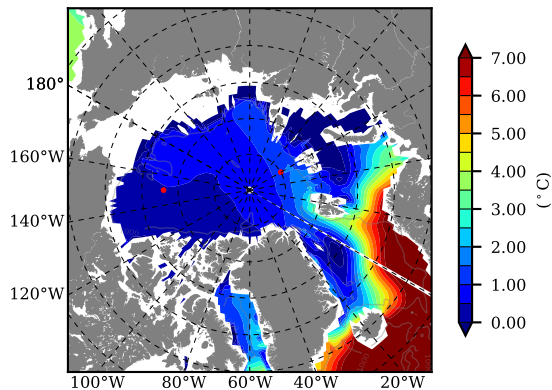

BCTGE28NEV401A1S2 AW Max Temp over 1979

AW Max Temp from PHC 3.0

BCTGE28NEV401A1S2 AW Max Temp depth

AW Max Temp depth from PHC 3.0