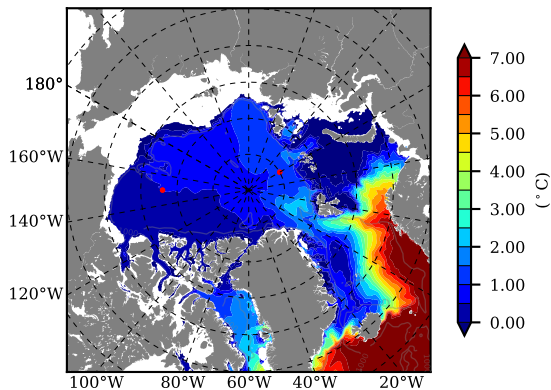

BCTGE28NEV401A1S2 AW Max Temp over 1979

AW Max Temp from PHC 3.0

BCTGE28NEV401A1S2 AW Max Temp depth

AW Max Temp depth from PHC 3.0