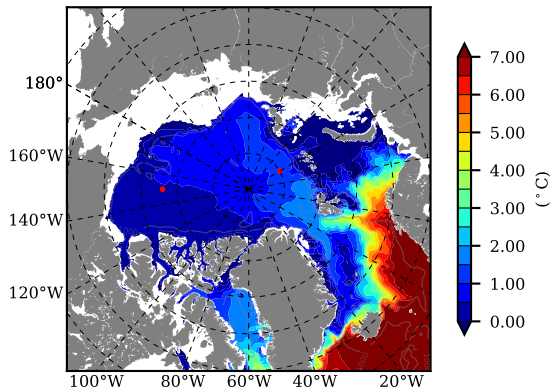

BCTGE28NEV401A1S2 AW Max Temp over 1980

AW Max Temp from PHC 3.0

BCTGE28NEV401A1S2 AW Max Temp depth

AW Max Temp depth from PHC 3.0