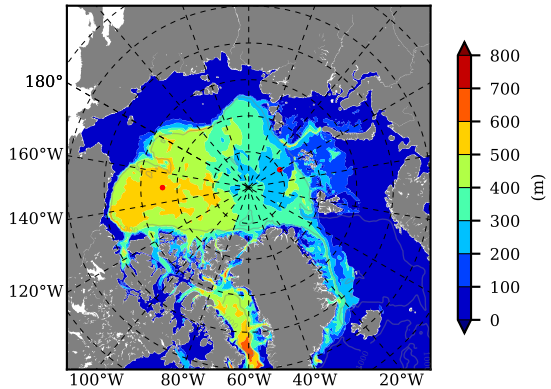

BCTGE28NEV401A1S2 AW Max Temp over 1980

AW Max Temp from PHC 3.0

BCTGE28NEV401A1S2 AW Max Temp depth

AW Max Temp depth from PHC 3.0