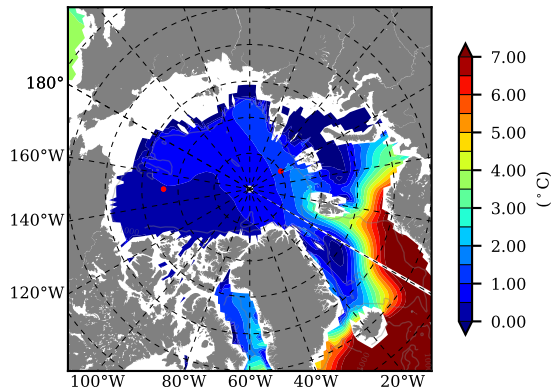

BCTGE28NEV401A1S2 AW Max Temp over 1980

AW Max Temp from PHC 3.0

BCTGE28NEV401A1S2 AW Max Temp depth

AW Max Temp depth from PHC 3.0