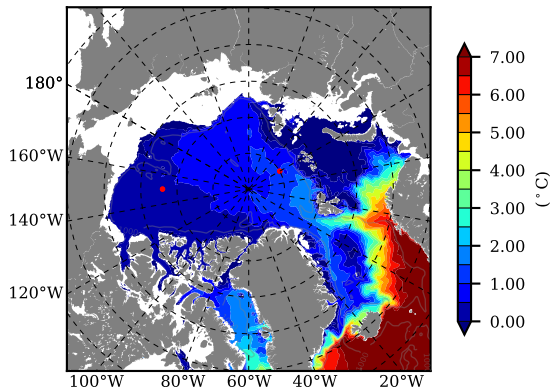

BCTGE28NEV401A1S2 AW Max Temp over 1981

AW Max Temp from PHC 3.0

BCTGE28NEV401A1S2 AW Max Temp depth

AW Max Temp depth from PHC 3.0