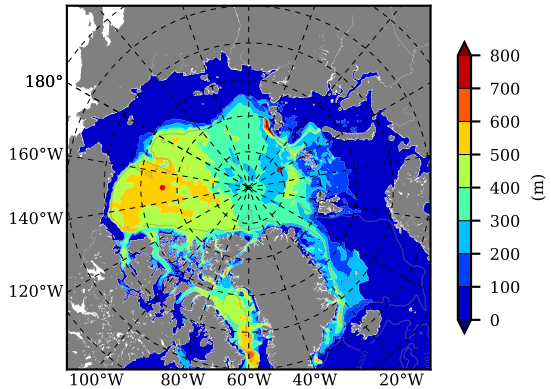

BCTGE28NEV401A1S2 AW Max Temp over 1981

AW Max Temp from PHC 3.0

BCTGE28NEV401A1S2 AW Max Temp depth

AW Max Temp depth from PHC 3.0