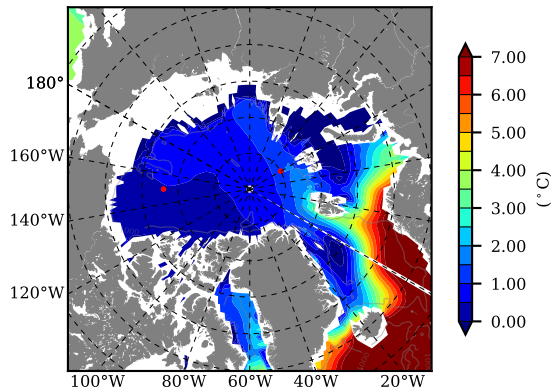

BCTGE28NEV401A1S2 AW Max Temp over 1981

AW Max Temp from PHC 3.0

BCTGE28NEV401A1S2 AW Max Temp depth

AW Max Temp depth from PHC 3.0