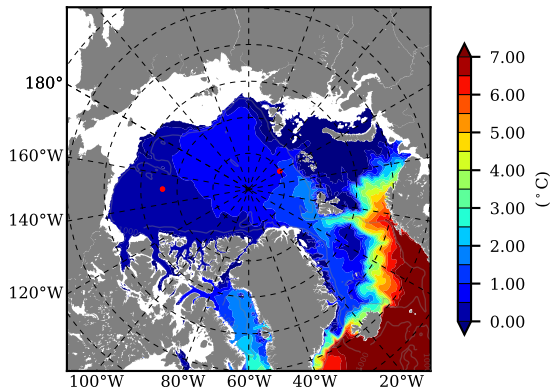

BCTGE28NEV401A1S2 AW Max Temp over 1982

AW Max Temp from PHC 3.0

BCTGE28NEV401A1S2 AW Max Temp depth

AW Max Temp depth from PHC 3.0