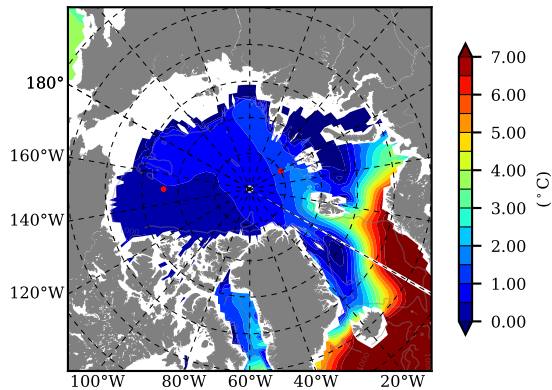

BCTGE28NEV401A1S2 AW Max Temp over 1982

AW Max Temp from PHC 3.0

BCTGE28NEV401A1S2 AW Max Temp depth

AW Max Temp depth from PHC 3.0