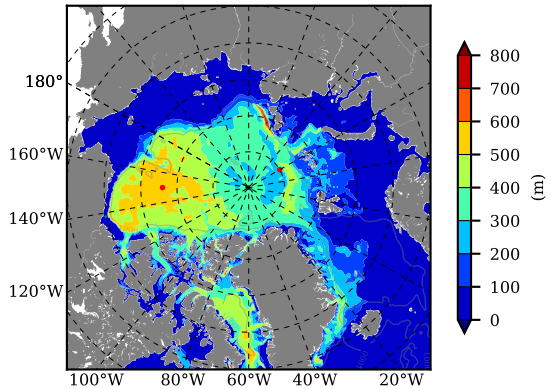

BCTGE28NEV401A1S2 AW Max Temp over 1982

AW Max Temp from PHC 3.0

BCTGE28NEV401A1S2 AW Max Temp depth

AW Max Temp depth from PHC 3.0