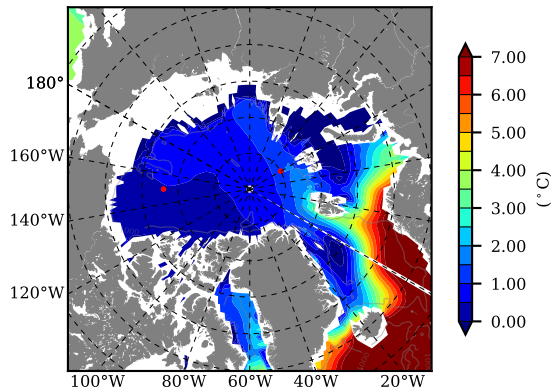

BCTGE28NEV401A1S2 AW Max Temp over 1983

AW Max Temp from PHC 3.0

BCTGE28NEV401A1S2 AW Max Temp depth

AW Max Temp depth from PHC 3.0