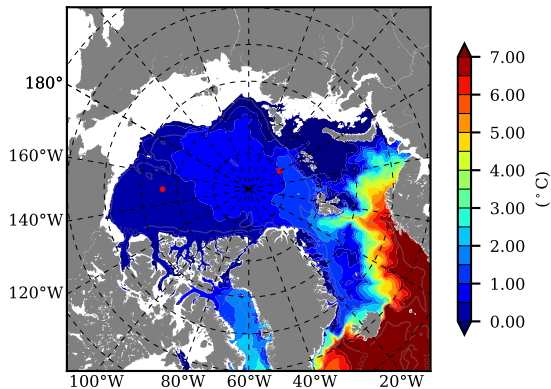

BCTGE28NEV401A1S2 AW Max Temp over 1983

AW Max Temp from PHC 3.0

BCTGE28NEV401A1S2 AW Max Temp depth

AW Max Temp depth from PHC 3.0