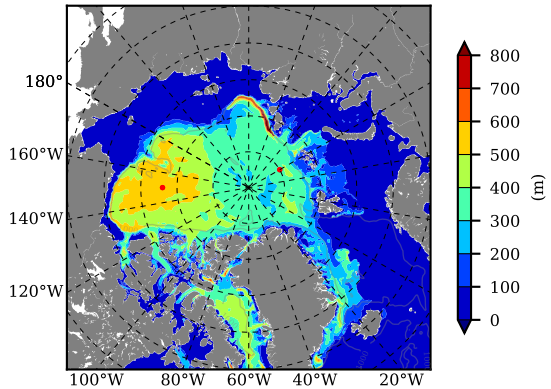

BCTGE28NEV401A1S2 AW Max Temp over 1983

AW Max Temp from PHC 3.0

BCTGE28NEV401A1S2 AW Max Temp depth

AW Max Temp depth from PHC 3.0