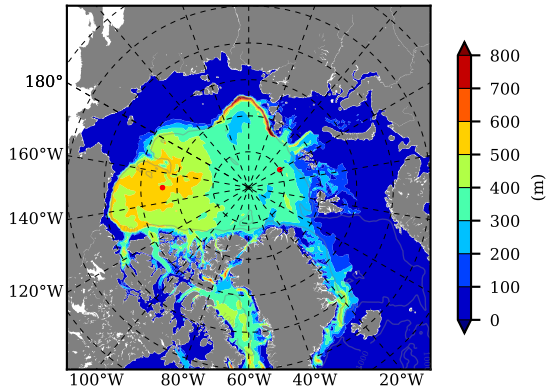

BCTGE28NEV401A1S2 AW Max Temp over 1984

AW Max Temp from PHC 3.0

BCTGE28NEV401A1S2 AW Max Temp depth

AW Max Temp depth from PHC 3.0