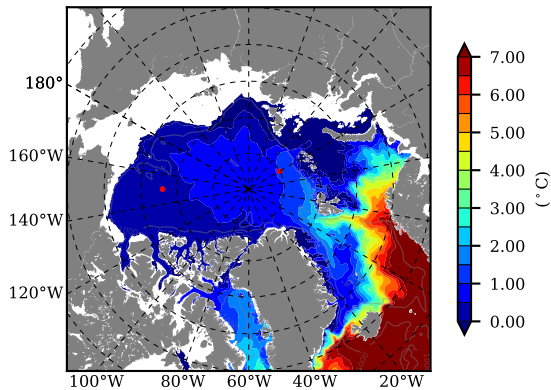

BCTGE28NEV401A1S2 AW Max Temp over 1984

AW Max Temp from PHC 3.0

BCTGE28NEV401A1S2 AW Max Temp depth

AW Max Temp depth from PHC 3.0