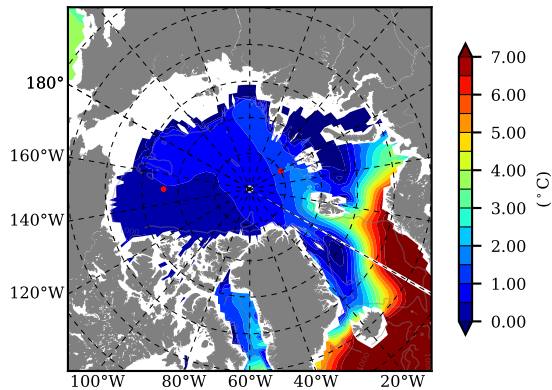

BCTGE28NEV401A1S2 AW Max Temp over 1984

AW Max Temp from PHC 3.0

BCTGE28NEV401A1S2 AW Max Temp depth

AW Max Temp depth from PHC 3.0