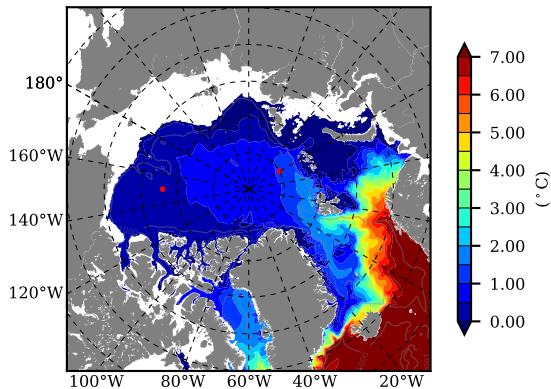

BCTGE28NEV401A1S2 AW Max Temp over 1985

AW Max Temp from PHC 3.0

BCTGE28NEV401A1S2 AW Max Temp depth

AW Max Temp depth from PHC 3.0