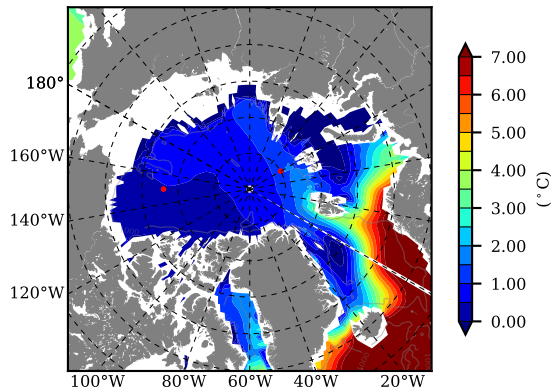

BCTGE28NEV401A1S2 AW Max Temp over 1985

AW Max Temp from PHC 3.0

BCTGE28NEV401A1S2 AW Max Temp depth

AW Max Temp depth from PHC 3.0