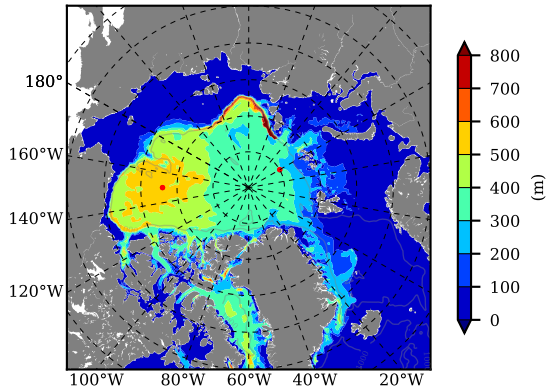

BCTGE28NEV401A1S2 AW Max Temp over 1985

AW Max Temp from PHC 3.0

BCTGE28NEV401A1S2 AW Max Temp depth

AW Max Temp depth from PHC 3.0