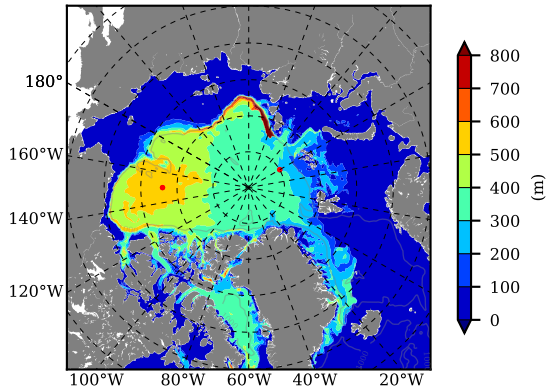

BCTGE28NEV401A1S2 AW Max Temp over 1986

AW Max Temp from PHC 3.0

BCTGE28NEV401A1S2 AW Max Temp depth

AW Max Temp depth from PHC 3.0