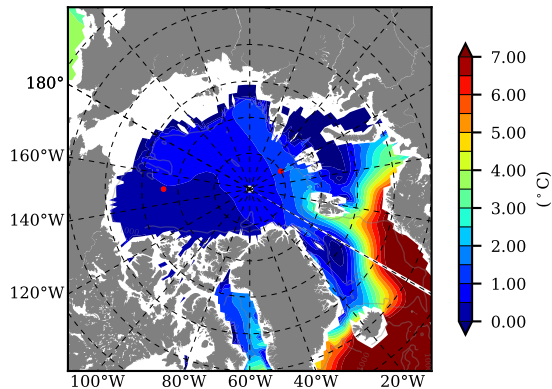

BCTGE28NEV401A1S2 AW Max Temp over 1986

AW Max Temp from PHC 3.0

BCTGE28NEV401A1S2 AW Max Temp depth

AW Max Temp depth from PHC 3.0