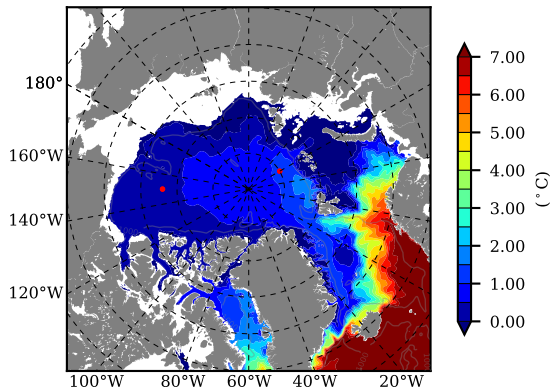

BCTGE28NEV401A1S2 AW Max Temp over 1986

AW Max Temp from PHC 3.0

BCTGE28NEV401A1S2 AW Max Temp depth

AW Max Temp depth from PHC 3.0