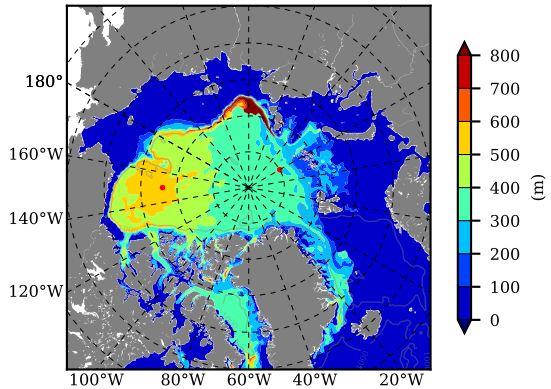

BCTGE28NEV401A1S2 AW Max Temp over 1987

AW Max Temp from PHC 3.0

BCTGE28NEV401A1S2 AW Max Temp depth

AW Max Temp depth from PHC 3.0