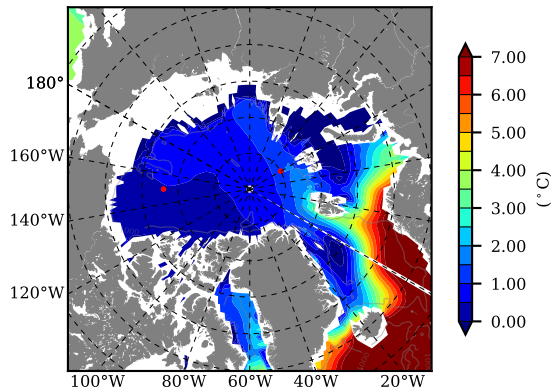

BCTGE28NEV401A1S2 AW Max Temp over 1987

AW Max Temp from PHC 3.0

BCTGE28NEV401A1S2 AW Max Temp depth

AW Max Temp depth from PHC 3.0