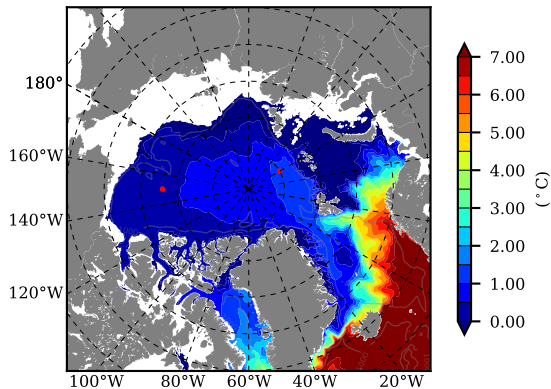

BCTGE28NEV401A1S2 AW Max Temp over 1987

AW Max Temp from PHC 3.0

BCTGE28NEV401A1S2 AW Max Temp depth

AW Max Temp depth from PHC 3.0