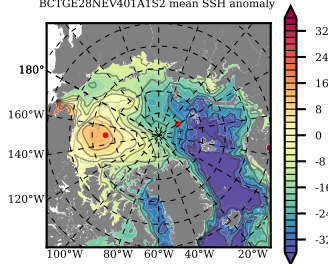

BCTGE28NEV401A1S2 mean FWC (m) over 1979

Mean FWC (m) from BG Obs Sys. (Proshutinsky et al. GRL2018) over year 2003-2017

Mean FWC (m) from Init State

BCTGE28NEV401A1S2 mean SSH anomaly

Mean DOT from Armitage et al. 2017 2003-2014