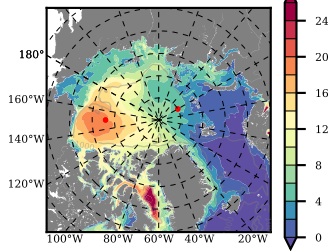

BCTGE28NEV401A1S2 mean FWC (m) over 1979

Mean FWC (m) from BG Obs Sys. (Proshutinsky et al. GRL2018) over year 2003-2017

Mean FWC (m) from Init State

BCTGE28NEV401A1S2 mean SSH anomaly

Mean DOT from Armitage et al. 2017 2003-2014