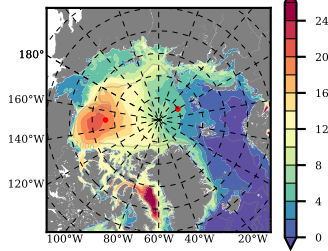

BCTGE28NEV401A1S2 mean FWC (m) over 1980

Mean FWC (m) from BG Obs Sys. (Proshutinsky et al. GRL2018) over year 2003-2017

Mean FWC (m) from Init State

BCTGE28NEV401A1S2 mean SSH anomaly

Mean DOT from Armitage et al. 2017 2003-2014