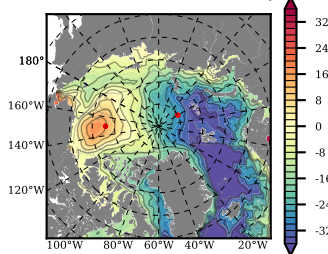

BCTGE28NEV401A1S2 mean FWC (m) over 1980

Mean FWC (m) from BG Obs Sys. (Proshutinsky et al. GRL2018) over year 2003-2017

Mean FWC (m) from Init State

BCTGE28NEV401A1S2 mean SSH anomaly

Mean DOT from Armitage et al. 2017 2003-2014