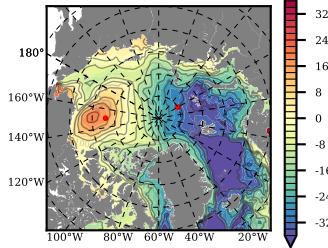

BCTGE28NEV401A1S2 mean FWC (m) over 1981

Mean FWC (m) from BG Obs Sys. (Proshutinsky et al. GRL2018) over year 2003-2017

Mean FWC (m) from Init State

BCTGE28NEV401A1S2 mean SSH anomaly

Mean DOT from Armitage et al. 2017 2003-2014