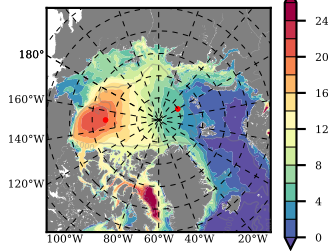

BCTGE28NEV401A1S2 mean FWC (m) over 1981

Mean FWC (m) from BG Obs Sys. (Proshutinsky et al. GRL2018) over year 2003-2017

Mean FWC (m) from Init State

BCTGE28NEV401A1S2 mean SSH anomaly

Mean DOT from Armitage et al. 2017 2003-2014