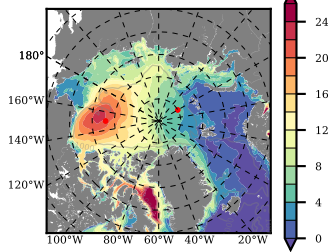

BCTGE28NEV401A1S2 mean FWC (m) over 1982

Mean FWC (m) from BG Obs Sys. (Proshutinsky et al. GRL2018) over year 2003-2017

Mean FWC (m) from Init State

BCTGE28NEV401A1S2 mean SSH anomaly

Mean DOT from Armitage et al. 2017 2003-2014