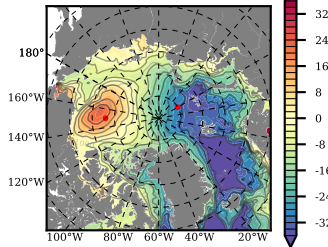

BCTGE28NEV401A1S2 mean FWC (m) over 1982

Mean FWC (m) from BG Obs Sys. (Proshutinsky et al. GRL2018) over year 2003-2017

Mean FWC (m) from Init State

BCTGE28NEV401A1S2 mean SSH anomaly

Mean DOT from Armitage et al. 2017 2003-2014